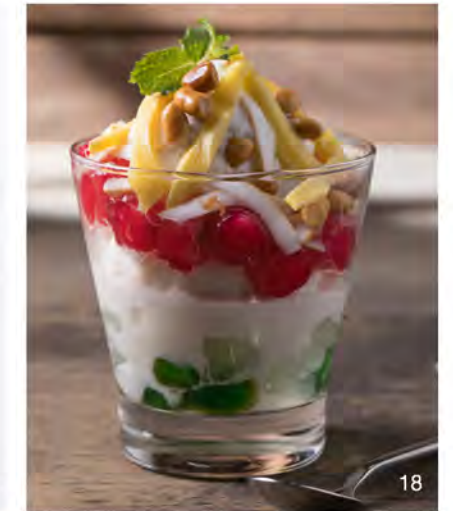

ICE CREAM

15 BBC PARFAIT

(BLUEBERRY YOGHURT ICE CREAM, BLUEBERRY, WHIPPED CREAM, CRUMBLE)

16 CHOCOLATE FANTASY PARFAIT

(DOUBLE CHOCOLATE ICE CREAM, SOFT COOKIES, CHOCOLATE, WHIPPED CREAM, KITKAT, CHOCOLATE SAUCE)

19 ICE CREAM PER SCOOP

(CHOOSE FROM OUR DISPLAY)

• TOPPINGS

- CARAMEL SAUCE
- CHOCOLATE SAUCE
- CHOCOLATE CHIPS
- CHERRIES
- SLICED ALMONDS
- STRAWBERRY SAUCE
- VANILLA SAUCE
- BANANA
- FRESH STRAWBERRIES

HONEY TOAST

20 OH, LÀ LÀ HONEY TOAST

(HONEY, SLICED ALMONDS, VANILLA ICE CREAM)

21 OH, LÀ LÀ CHOCOLATE BANANA TOAST

(BANANA, SLICED ALMONDS, VANILLA ICE CREAM, CHOCOLATE SAUCE)

15

18

20